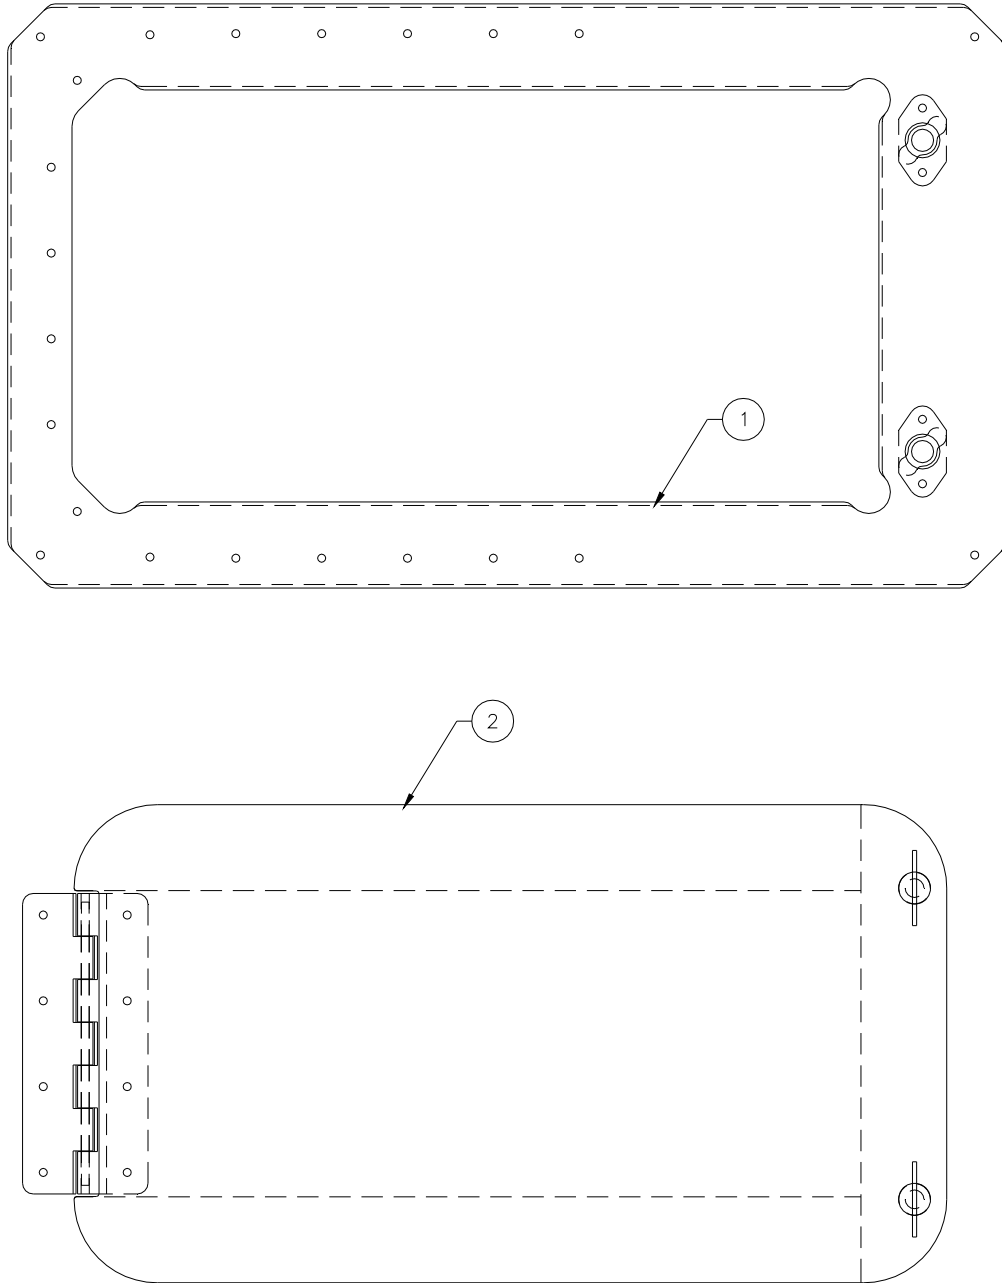

MAIN SHAFT ACCESS DOOR, KIT ILLUSTRATED PARTS BREAKDOWN

MODELS: BELL 212

Figure 1