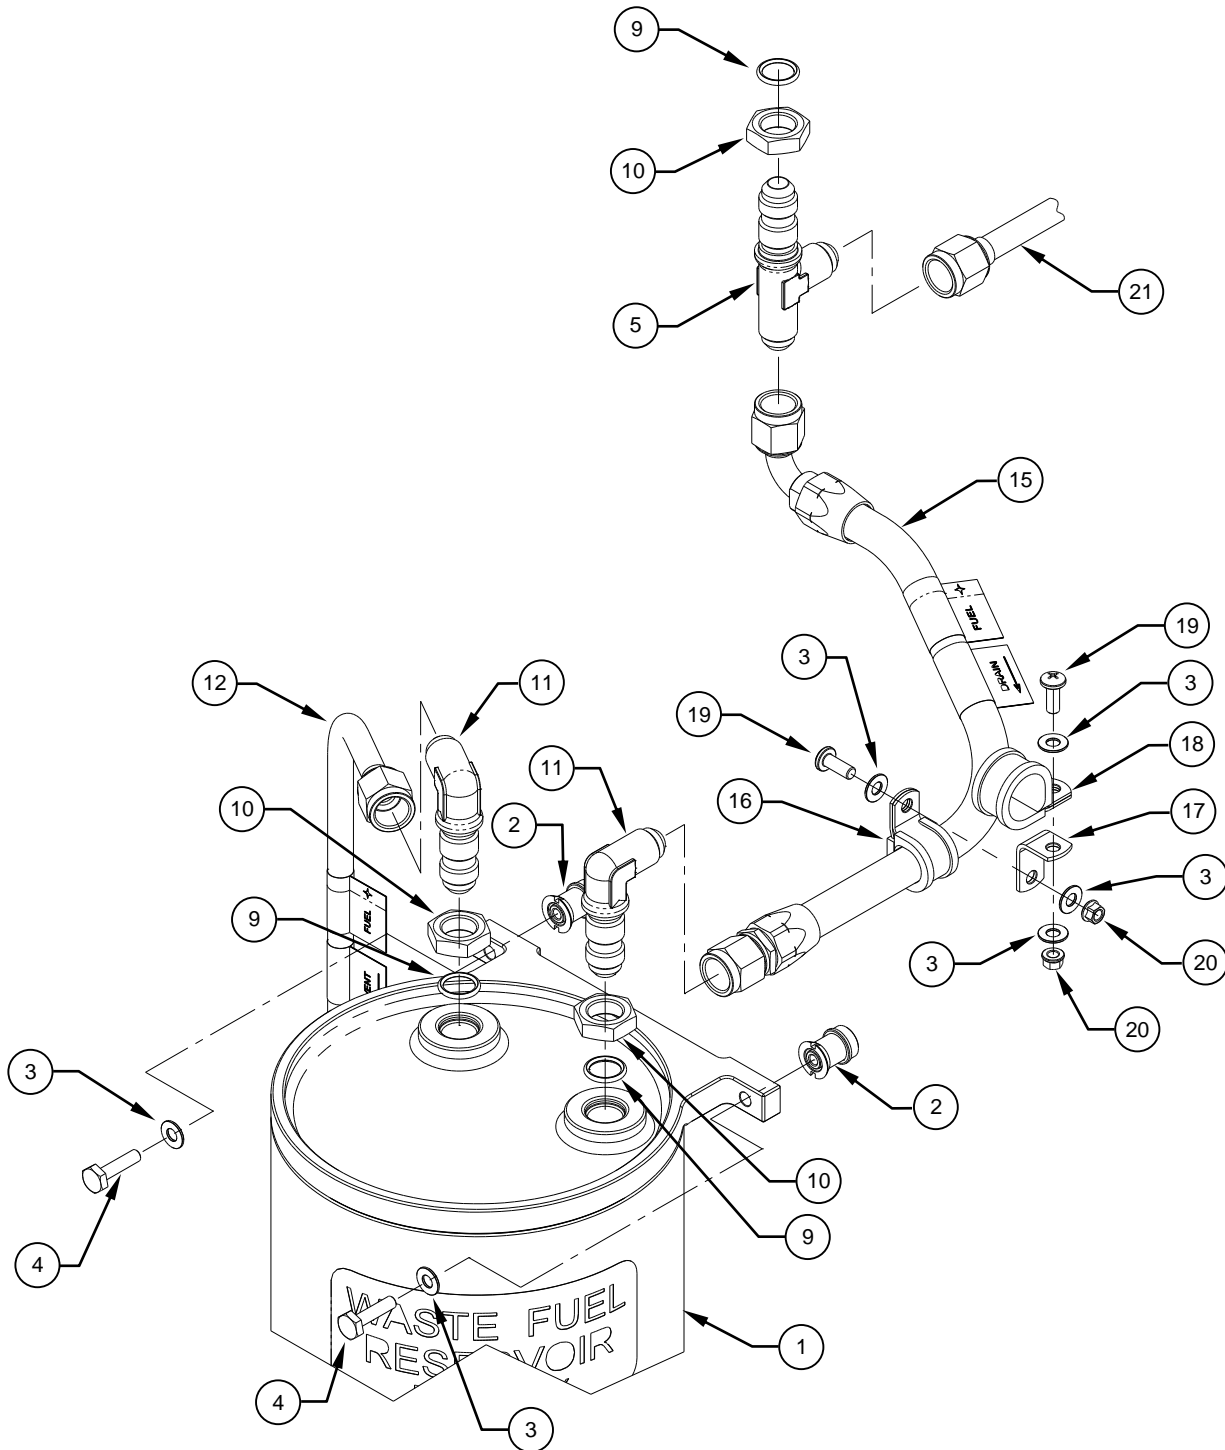

## **BOOST PUMP DRAIN RESERVOIR, KIT ILLUSTRATED PARTS BREAKDOWN**

**MODELS: BELL 212**

## Notes

1. Alternate Part Numbers shown for applicable items.
2. Item 25, Magnobond 6398 (a product of Magnolia Plastics Inc) not supplied. Purchase locally.

## Illustrated Parts Breakdown

**Figure 1**

**Illustrated Parts Breakdown**

**Figure 2**

**Illustrated Parts Breakdown**

**Figure 3**