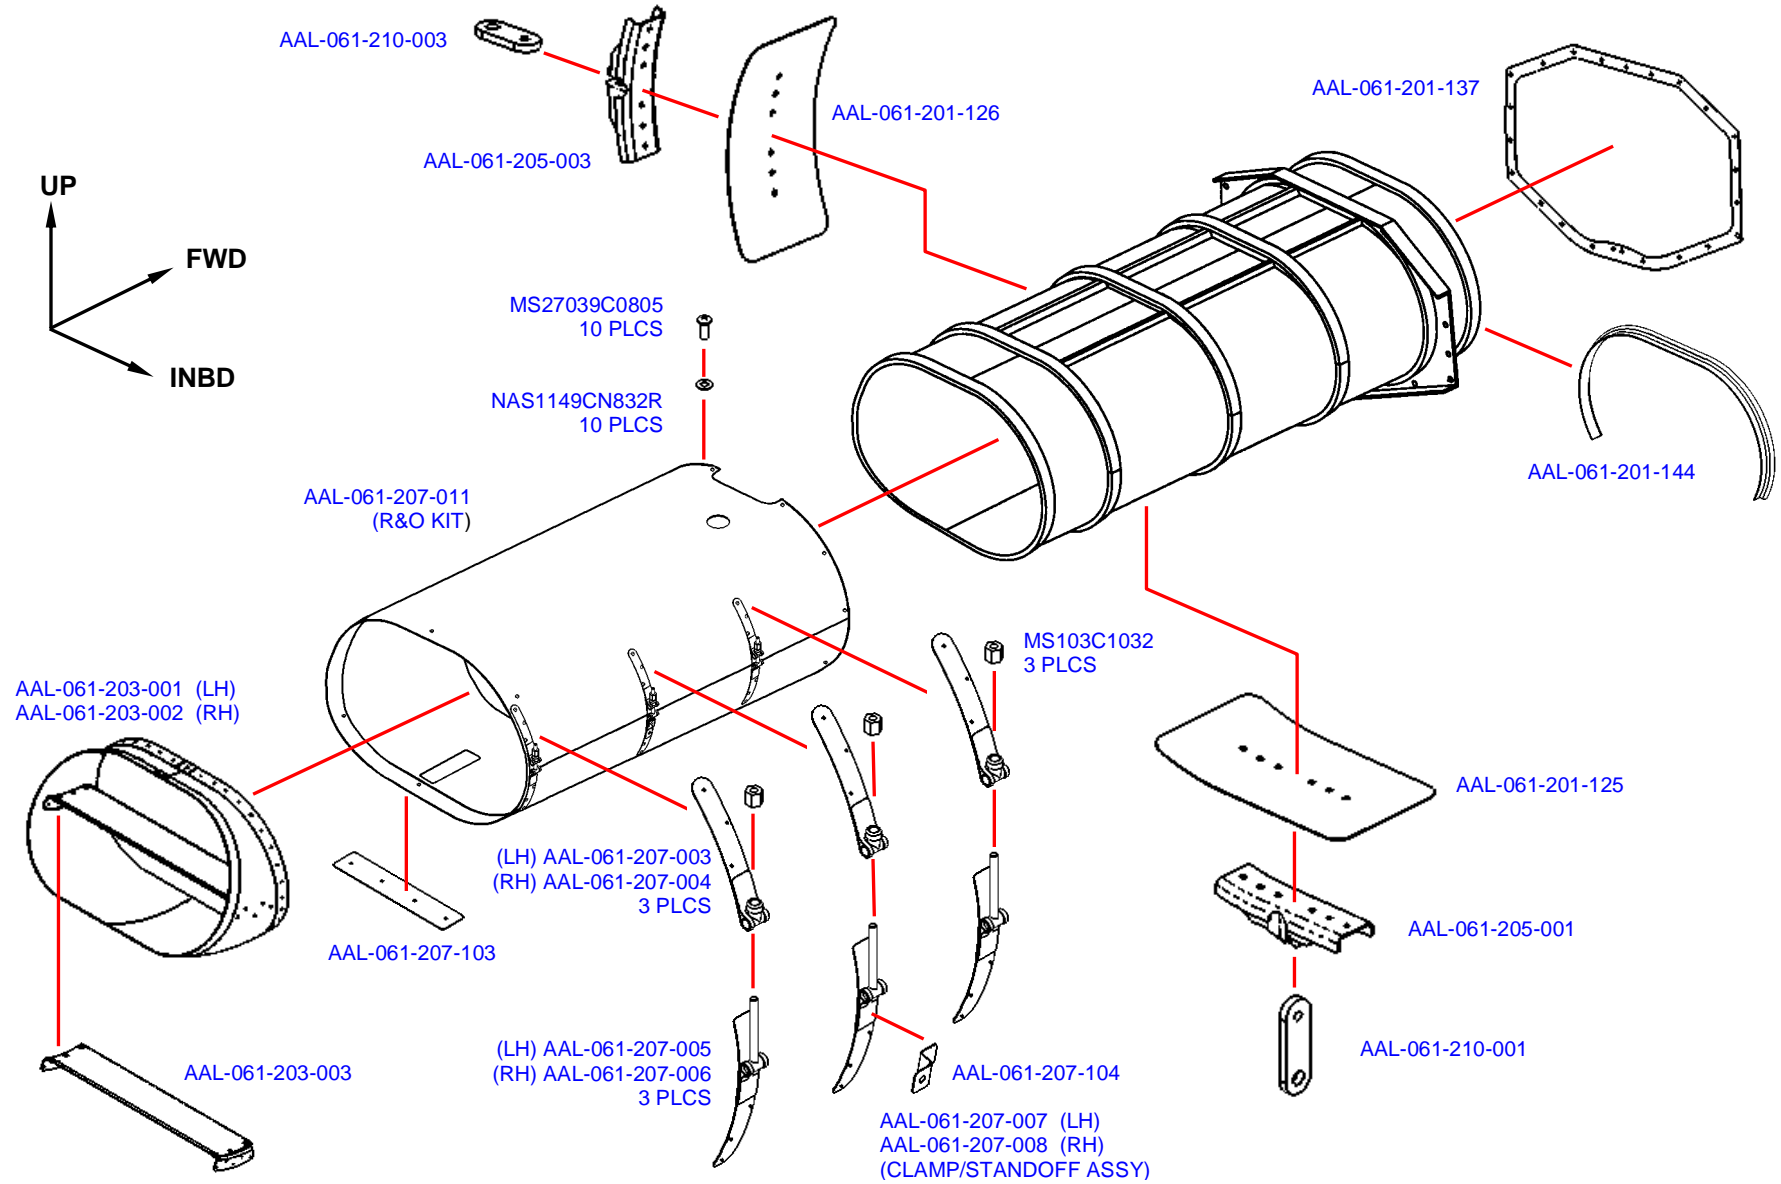

ALPINE AEROTECH LTD.

www.alpineaerotech.com

1260 Industrial Road, Kelowna, B.C., Canada V1Z 1G5

Phone: (250) 769-6344 Fax: (250) 769-6303

admin@alpineaerotech.com

**LHS EXHAUST EJECTOR/DEFLECTOR ASSY SHOWN
RHS EXHAUST EJECTOR/DEFLECTOR ASSY OPP**